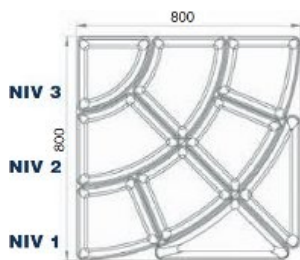

CHARACTERISTICS

- Material : Plexi (PMMA)
- Colour : black
- Various combinations of presentation
- Presentation dish, salad bowls and accessories for the enhancement of the preparations in windows, on the counter or the buffet
- The cold air circulates perfectly between dishes thanks to their conical shape

- Bisphenol A free
- Working temperature : -20°C to +80°C
- Dishwasher safe
- Inalterable brilliant
- Do not use in ovens, microwave ovens nor bain-marie

Includes :

- 1 rounded-angle 90° dish : 350x265x50 mm
- 2 large rounded-angle 45° dishes : 400x265x50 mm
- 4 large rounded-angle 22.5° dishes : 300x265x50 mm
- 1 set of 2 triangles (left and right) : 400x255x50 mm

Can be combined with the display code BOBET 20424 (separately sold)

ALIMENTARITY :

Complies with EU Regulation 10/2011 relating to plastic materials in contact with foodstuffs