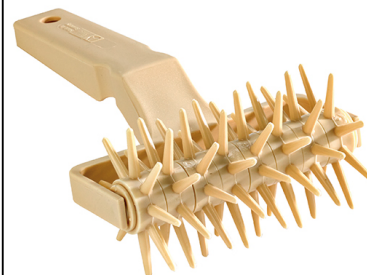

# SPECIFICATIONS

**ARTICLE**

Designation : **Plastic roller docker**

Code bobet : **5703** : **Diam. 65 mm**

Selling Unit : **Unit**

*Non-contractual pictures*

**CHARACTERISTICS**

Plastic roller docker.

- New ergonomic plastic handle.
- Allows you to stitch the strips of dough evenly in record time.

Dimensions:

- Length: 120mm.
- Diameter: 65 mm.
- Weight: 0.140 kg