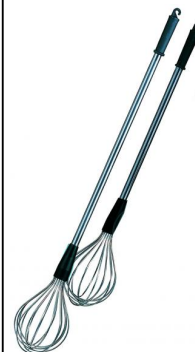

SPECIFICATIONS

ARTICLE

Designation : **Stainless steel giant whisk**

Code bobet :

20759 : L.1000 mm

20760 : L.1200 mm

Selling Unit : **Unit**

**CHARACTERISTICS**

- Purée beater, ball shape
- Reinforced and waterproof wires, diameter 4 mm
- Brushed polished stainless steel round tube handle 25 mm
- Anti bacterial food safe composite handle
- Hanger hook