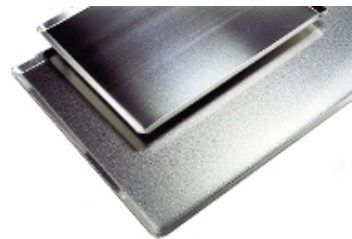

# SPECIFICATIONS

**ARTICLE**

Designation : **Aluminum tray inclined edges**

Code bobet : **6334**

Selling Unit : **Unit**

*Non-contractual pictures*

**CHARACTERISTICS**

- For store and baking.
- Small edges gripped.
- Not dishwasher safe.

**DESCRIPTION :**

**Material Description :** Aluminium

**Dimensions :** L 600 x W 400 mm

**Thickness :** 1.5 mm

**STANDARDS :**

Order of 27 August 1987 relating to materials and objects made of aluminum or aluminum alloy in contact with foodstuffs, food products and beverages