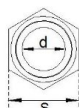

SPECIFICATIONS

ARTICLE

Designation : **Adapter for stainless steel female coupler**

Code bobet :

15871 : 1/2"

21883 : 1/4"

Selling Unit : **Unit**

Non-contractual pictures

CHARACTERISTICS

Adapter for stainless steel quick coupler for connecting hoses, washing guns, to make quick connections with lances and/or nozzles for cleaning applications

- Material : Stainless steel 303
- Maximum pressure : 200 bars
- Maximum temperature : 100°C

TECHNICAL CHARACTERISTICS :

DIMENSIONS :

- * Code 15871
- 1/2" BSP female
- L : 49.3 mm
- d : 11.8 mm
- D1 : 1/2"
- S : 27 mm

- * Code 21883
- 1/4" BSP female
- L : 40.3 mm
- d : 11.8 mm
- D1 : 1/4"
- S : 22 mm